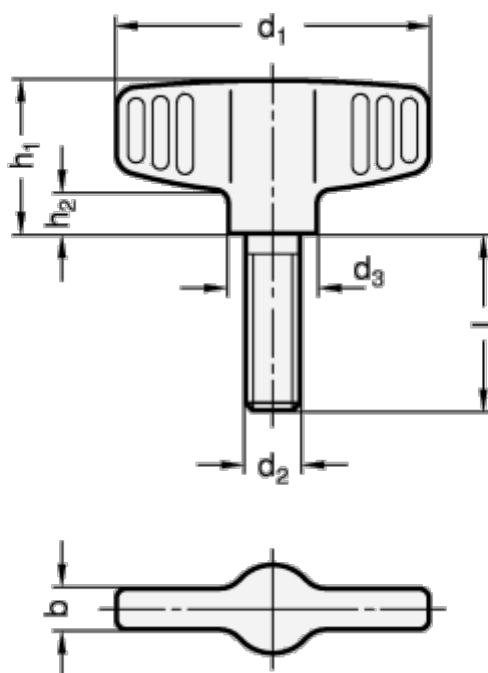

Article number: 201385101

Description: E+G Wing screw GN 835-46-M6-20-MT  
Rustfast

## Measures

$b = 6$   
 $d_1 = 46$   
 $d_2 = M6$   
 $d_3 = 13$   
 $h_1 = 23$   
 $h_2 = 6.0$   
 $l = 20$